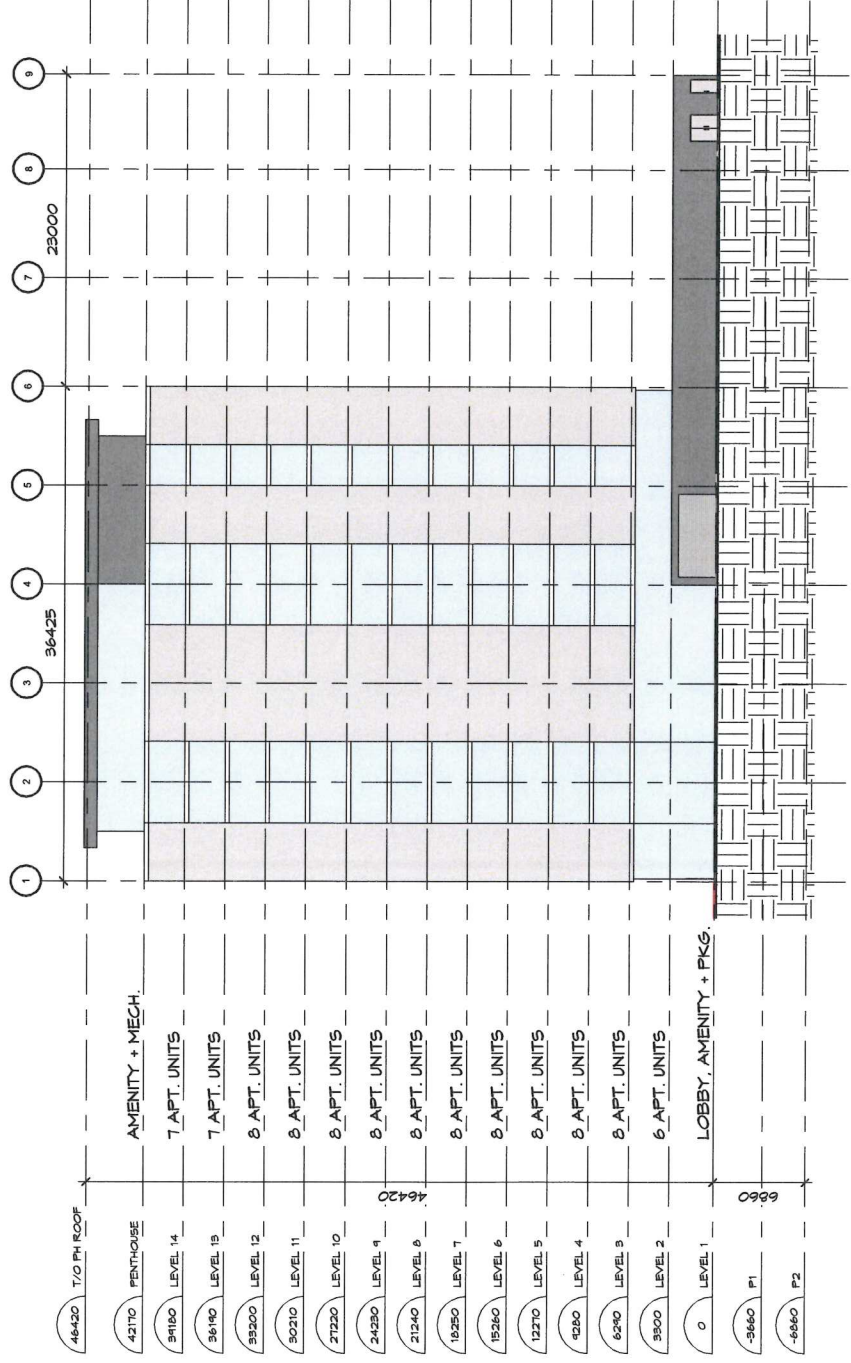

3D ORTHOGRAPHIC | 09/11/25
ROCKLAND APARTMENTS - 2728 LAURIER ST.

FRONT ELEVATION | 09/11/25
 ROCKLAND APARTMENTS - 2728 LAURIER ST.

1 : 350

1575